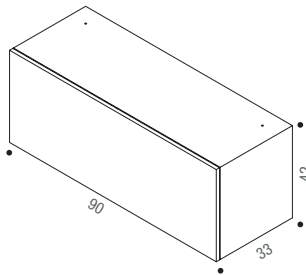

OPEN CABINET
L30 D33 H42

sizes
nominal L30 H42
real L29.6 H41.9

TWO-DRAWER CABINET
L60/90 D33 H42

sizes
nominal L60 H42
real L59.6 H41.9

sizes
nominal L90 H42
real L89.6 H41.9

locks
On drawer element the lock can only be put on the top drawer.

CABINET WITH DOOR OR WITH FLAP OPENING DOOR L60/90 D33 H42

sizes
nominal L60 H42
real L59.6 H41.9

sizes
nominal L90 H42
real L89.6 H41.9

lock
flap opening door

NB: In the price list the lengths and heights of the cabinets are nominal and correspond to the inner usable space of the bookcase.

EXAMPLE FOR ELEMENT POSITIONING