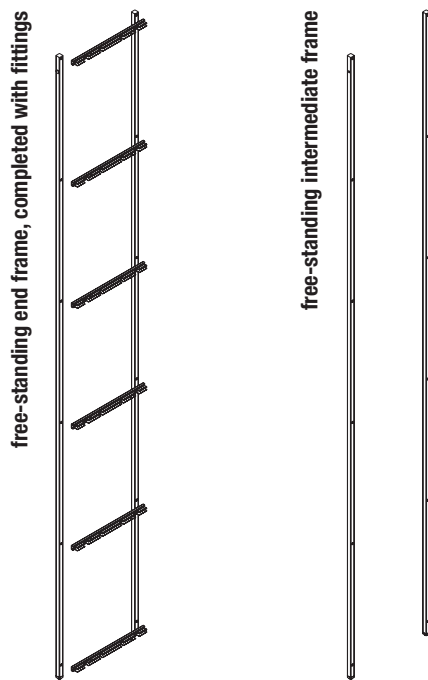

We always recommend wall mounting of Minima in heights 225/181cm and for compositions with heights 49.5 / 93 / 137 if equipped with drawer containers.

Please note: for center-stand compositions, with heights of 49,5 / 93 / 137 cm, equipped with drawer containers, simultaneous opening of all drawers is not recommended, as it could cause the overturn of the structure.

- 1 free-standing end frame**, completed with fittings
- 2 free-standing intermediate frame**
- 3 shelf**
- 4 open cabinet**, L30
- 5 cabinet**
- 6 adjustable feet**

UPRIGHTS

Free-standing:
 H49.5
 H93
 H137
 H181
 H225

SHELVES L60/90/120 - D33

In the price list the shelving lengths are nominal and correspond to the inner usable space of the bookcase

nominal size L60 cm
 real size L61.5 cm

nominal size L90 cm
 real size L91.5 cm