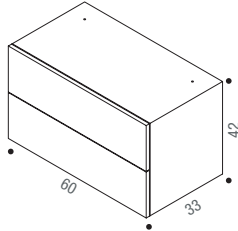

SHELVES L60/90/120 - D33

In the price list the shelving lengths are nominal and correspond to the inner usable space of the bookcase

nominal size L60 cm
 real size L61.5 cm

nominal size L90 cm
 real size L91.5 cm

nominal size L120 cm
 real size L121.5 cm

OPEN CABINET
L30 D33 H42

sizes
nominal L30 H42
real L29.6 H41.9

TWO-DRAWER CABINET
L60/90 D33 H42

sizes
nominal L60 H42
real L59.6 H41.9

sizes
nominal L90 H42
real L89.6 H41.9

lock
flap opening door

NB: In the price list the lengths and heights of the cabinets are nominal and correspond to the inner usable space of the bookcase.

EXAMPLE FOR ELEMENT POSITIONING

Finishing

The number in the dot corresponds to the number of colour/material finish.