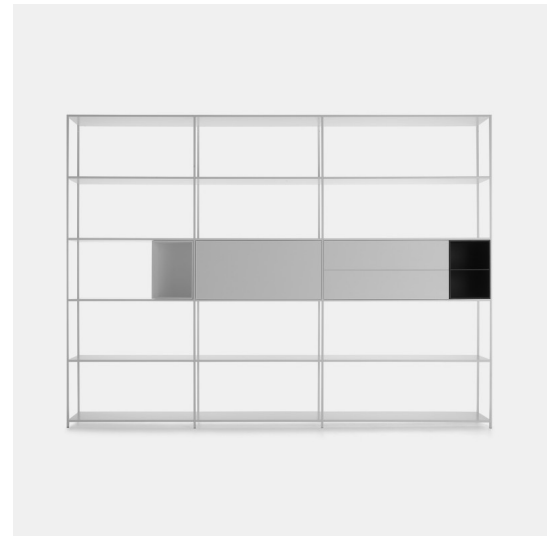

mdf italia

© COPYRIGHT 2024 MDF ITALIA SRL SOCIETA' UNIPERSONALE

2016

MINIMA 42

Designed by Bruno Fattorini

Minima 42 by Metrica - design Bruno Fattorini.

The considerable span of the shelf in extruded aluminium combined with the joining system, have allowed to develop the system in length, making it modern and adjustable to any kind of environment. Modular and flexible even thanks to the new kinds of storage units. This can be with flap opening doors or drawers. They are simply resting inside the structure and are repositionable quite easily, thus allowing to meet any storage requirements as desired. Uprights and shelves made of matt lacquered white and graphite grey extruded aluminium (100% recyclable). Nominal lengths of cabinets: 30, 60, 90 cm, height 42 cm and depth 33 cm, available in a matt lacquered micro-goffered finish. Minima 42 is available in a ground-resting variant (in 5 heights), always with a 33 cm depth. Units with flap opening door and two-drawer are available with lock.

STRUCTURE

Uprights and shelves made of extruded aluminium and assembled together by using a concealed joining system, capable of giving the structure stability and a special resistance to loads. Minima 42 is entirely made of 100% recyclable aluminium.

We always recommend wall mounting of Minima in heights 225/181cm and for compositions with heights 49.5 / 93 / 137 if equipped with drawer containers.

Please note: for center-stand compositions, with heights of 49,5 / 93 / 137 cm, equipped with drawer containers, simultaneous opening of all drawers is not recommended, as it could cause the overturn of the structure.