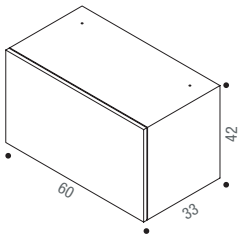

CABINET WITH DOOR OR WITH FLAP OPENING DOOR L60/90 D33 H42

sizes
nominal L60 H42
real L59.6 H41.9