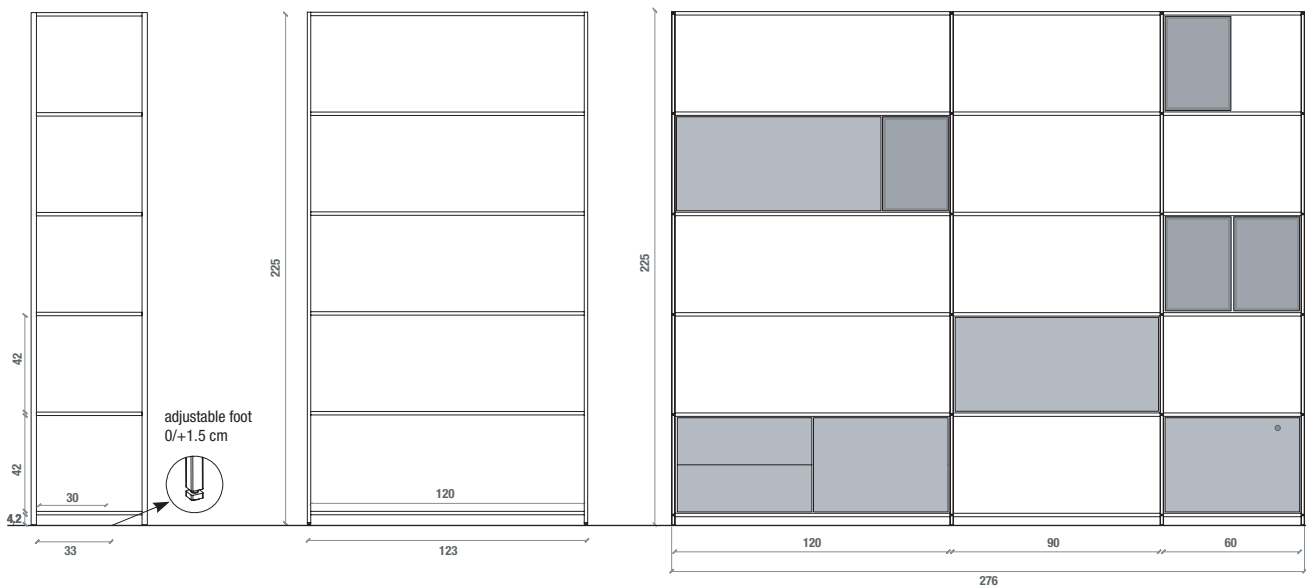

SHELVES L60/90/120 - D33

In the price list the shelving lengths are nominal and correspond to the inner usable space of the bookcase

nominal size L60 cm
 real size L61.5 cm

nominal size L90 cm
 real size L91.5 cm

nominal size L120 cm
 real size L121.5 cm

OPEN CABINET
L30 D33 H42

sizes
nominal L30 H42
real L29.6 H41.9

TWO-DRAWER CABINET
L60/90 D33 H42

sizes
nominal L60 H42
real L59.6 H41.9

sizes
nominal L90 H42
real L89.6 H41.9

lock
flap opening door

NB: In the price list the lengths and heights of the cabinets are nominal and correspond to the inner usable space of the bookcase.

EXAMPLE FOR ELEMENT POSITIONING

Finishing

The number in the dot corresponds to the number of colour/material finish.