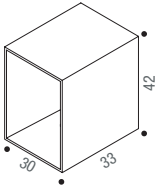

- 1 free-standing end frame**, completed with fittings
- 2 free-standing intermediate frame**
- 3 shelf**
- 4 open cabinet**, L30
- 5 cabinet**
- 6 adjustable feet**

UPRIGHTS

Free-standing:
 H49.5
 H93
 H137
 H181
 H225

SHELVES L60/90/120 - D33

In the price list the shelving lengths are nominal and correspond to the inner usable space of the bookcase

nominal size L60 cm
 real size L61.5 cm

nominal size L90 cm
 real size L91.5 cm

nominal size L120 cm
 real size L121.5 cm

OPEN CABINET
L30 D33 H42

sizes
nominal L30 H42
real L29.6 H41.9

TWO-DRAWER CABINET
L60/90 D33 H42

sizes
nominal L60 H42
real L59.6 H41.9

sizes
nominal L90 H42
real L89.6 H41.9

lock
flap opening door

NB: In the price list the lengths and heights of the cabinets are nominal and correspond to the inner usable space of the bookcase.

EXAMPLE FOR ELEMENT POSITIONING

Finishing

The number in the dot corresponds to the number of colour/material finish.