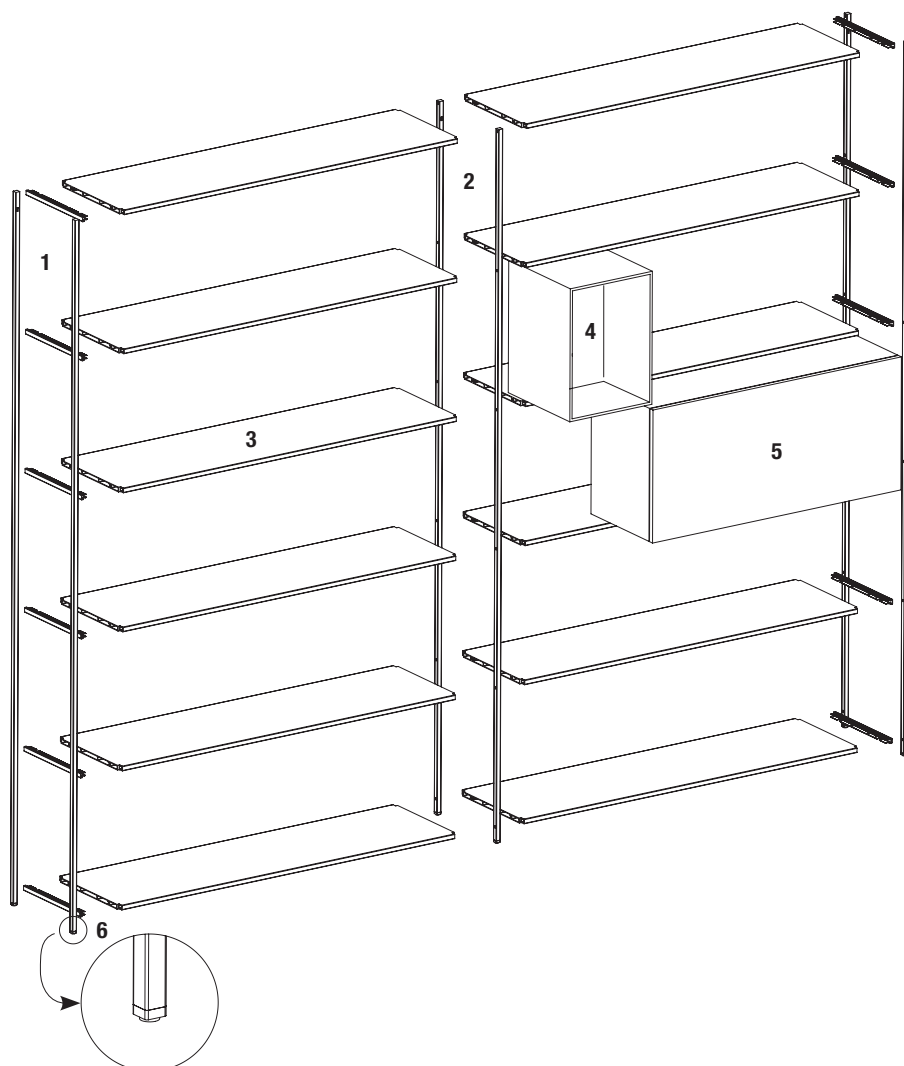

**MINIMA 42
FREE-STANDING**

1. **1 free-standing end frame**, completed with fittings
2. **2 free-standing intermediate frame**
3. **3 shelf**
4. **4 open cabinet**, L30
5. **5 cabinet**
6. **6 adjustable feet**