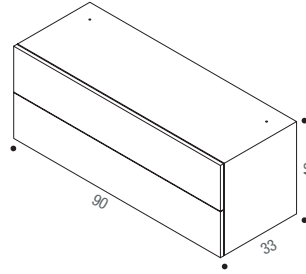

SHELVES L60/90/120 - D33

In the price list the shelving lengths are nominal and correspond to the inner usable space of the bookcase

nominal size L60 cm
 real size L61.5 cm

nominal size L90 cm
 real size L91.5 cm

nominal size L120 cm
 real size L121.5 cm

OPEN CABINET
L30 D33 H42

sizes
nominal L30 H42
real L29.6 H41.9

TWO-DRAWER CABINET
L60/90 D33 H42

sizes
nominal L60 H42
real L59.6 H41.9

sizes
nominal L90 H42
real L89.6 H41.9

lock
flap opening door

NB: In the price list the lengths and heights of the cabinets are nominal and correspond to the inner usable space of the bookcase.

EXAMPLE FOR ELEMENT POSITIONING

Finishing

The number in the dot corresponds to the number of colour/material finish.