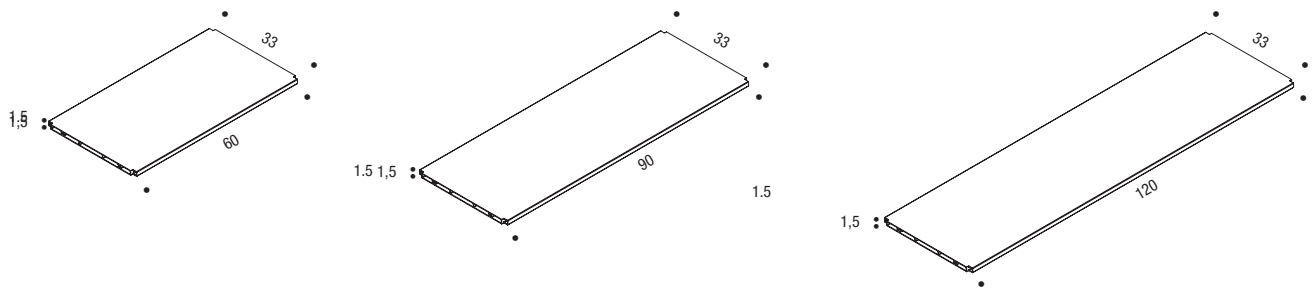

mdf italia

© COPYRIGHT 2024 MDF ITALIA SRL SOCIETA' UNIPERSONALE

2016

MINIMA 42

Designed by Bruno Fattorini

Minima 42 by Metrica - design Bruno Fattorini.

The considerable span of the shelf in extruded aluminium combined with the joining system, have allowed to develop the system in length, making it modern and adjustable to any kind of environment. Modular and flexible even thanks to the new kinds of storage units. This can be with flap opening doors or drawers. They are simply resting inside the structure and are repositionable quite easily, thus allowing to meet any storage requirements as desired. Uprights and shelves made of matt lacquered white and graphite grey extruded aluminium (100% recyclable). Nominal lengths of cabinets: 30, 60, 90 cm, height 42 cm and depth 33 cm, available in a matt lacquered micro-goffered finish. Minima 42 is available in a ground-resting variant (in 5 heights), always with a 33 cm depth. Units with flap opening door and two-drawer are available with lock.

We always recommend wall mounting of Minima in heights 225/181cm and for compositions with heights 49.5 / 93 / 137 if equipped with drawer containers.

Please note: for center-stand compositions, with heights of 49,5 / 93 / 137 cm, equipped with drawer containers, simultaneous opening of all drawers is not recommended, as it could cause the overturn of the structure.

- 1 free-standing end frame**, completed with fittings
- 2 free-standing intermediate frame**
- 3 shelf**
- 4 open cabinet**, L30
- 5 cabinet**
- 6 adjustable feet**

UPRIGHTS

Free-standing:
 H49.5
 H93
 H137
 H181
 H225

SHELVES L60/90/120 - D33

In the price list the shelving lengths are nominal and correspond to the inner usable space of the bookcase

nominal size L60 cm
 real size L61.5 cm

nominal size L90 cm
 real size L91.5 cm