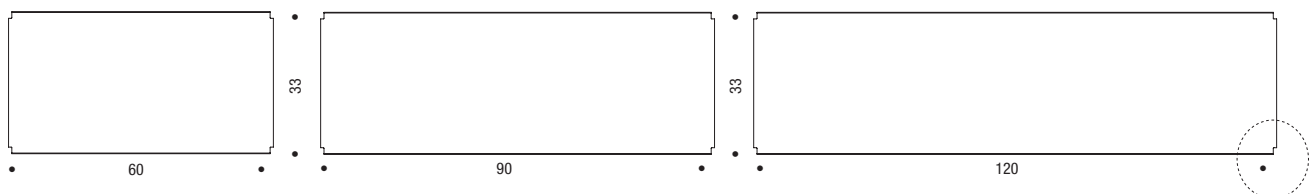

- 1 free-standing end frame**, completed with fittings
- 2 free-standing intermediate frame**
- 3 shelf**
- 4 open cabinet**, L30
- 5 cabinet**
- 6 adjustable feet**

UPRIGHTS

Free-standing:
 H49.5
 H93
 H137
 H181
 H225

SHELVES L60/90/120 - D33

In the price list the shelving lengths are nominal and correspond to the inner usable space of the bookcase

nominal size L60 cm
 real size L61.5 cm

nominal size L90 cm
 real size L91.5 cm