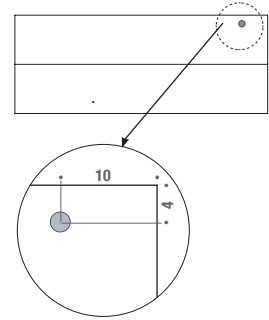

SHELVES L60/90/120 - D33

In the price list the shelving lengths are nominal and correspond to the inner usable space of the bookcase

nominal size L60 cm
 real size L61.5 cm

nominal size L90 cm
 real size L91.5 cm

nominal size L120 cm
 real size L121.5 cm

OPEN CABINET
L30 D33 H42

sizes
nominal L30 H42
real L29.6 H41.9

TWO-DRAWER CABINET
L60/90 D33 H42

sizes
nominal L60 H42
real L59.6 H41.9

sizes
nominal L90 H42
real L89.6 H41.9

lock
flap opening door

NB: In the price list the lengths and heights of the cabinets are nominal and correspond to the inner usable space of the bookcase.

EXAMPLE FOR ELEMENT POSITIONING

Finishing

The number in the dot corresponds to the number of colour/material finish.